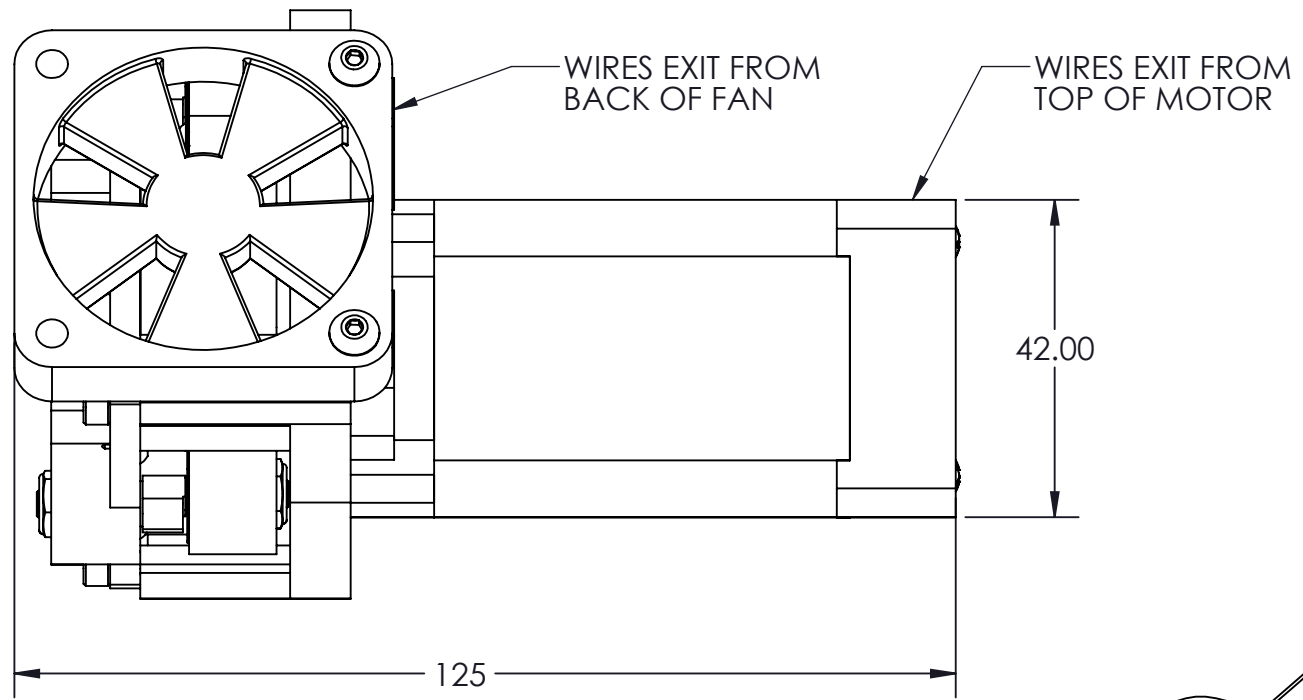

DISCHARGE: SAE 1/8" NPT

INLET: SAE 1/8" NPT

WIRE COLOR	SIGNAL
MOTOR POWER (LARGE WIRES)	
YELLOW	B
GREEN	C
BLUE	A
HALL SENSORS (SMALL WIRES)	
YELLOW	1
GREEN	2
BLUE	3
RED	VCC
BLACK	GND
FAN POWER	
RED	+
BLACK	-

DIMENSIONS ARE IN MM
SHEET 1 OF 1 SCALE: 1:1

SIZE B	PART NO. P07H015A-A03	REV. 4
------------------	--------------------------	------------------