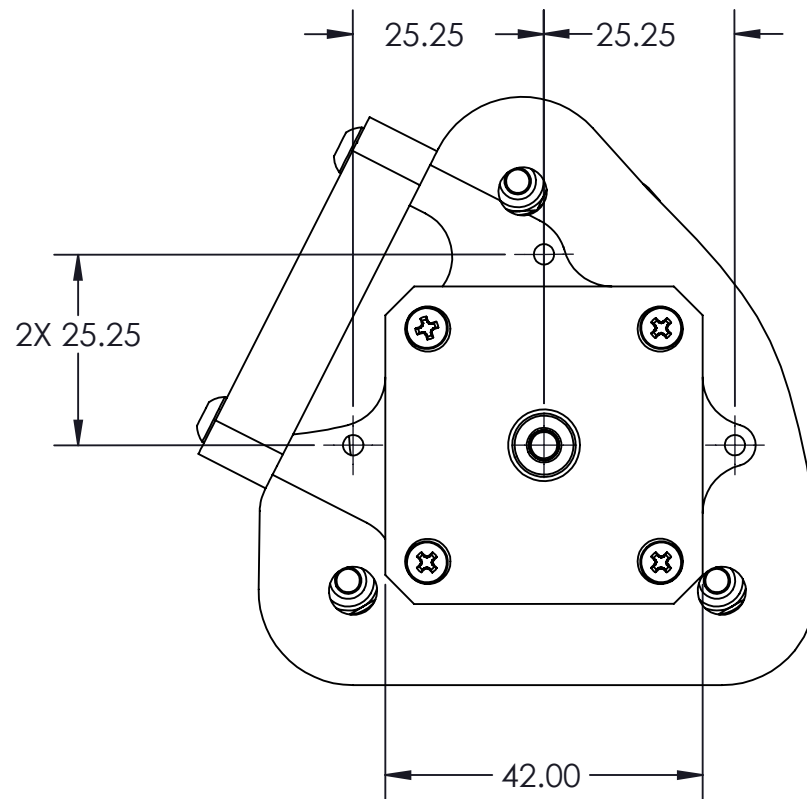

DISCHARGE: SAE 1/8" NPT

INLET: SAE 1/8" NPT

WIRE COLOR	SIGNAL
MOTOR POWER (LARGE WIRES)	
YELLOW	B
GREEN	C
BLUE	A
HALL SENSORS (SMALL WIRES)	
YELLOW	1
GREEN	2
BLUE	3
RED	VCC
BLACK	GND
FAN POWER	
RED	+
BLACK	-

DIMENSIONS ARE IN MM
SHEET 1 OF 1 SCALE: 1:1

SIZE B	PART NO. P07H015A-A03	REV. 4
------------------	--------------------------	------------------