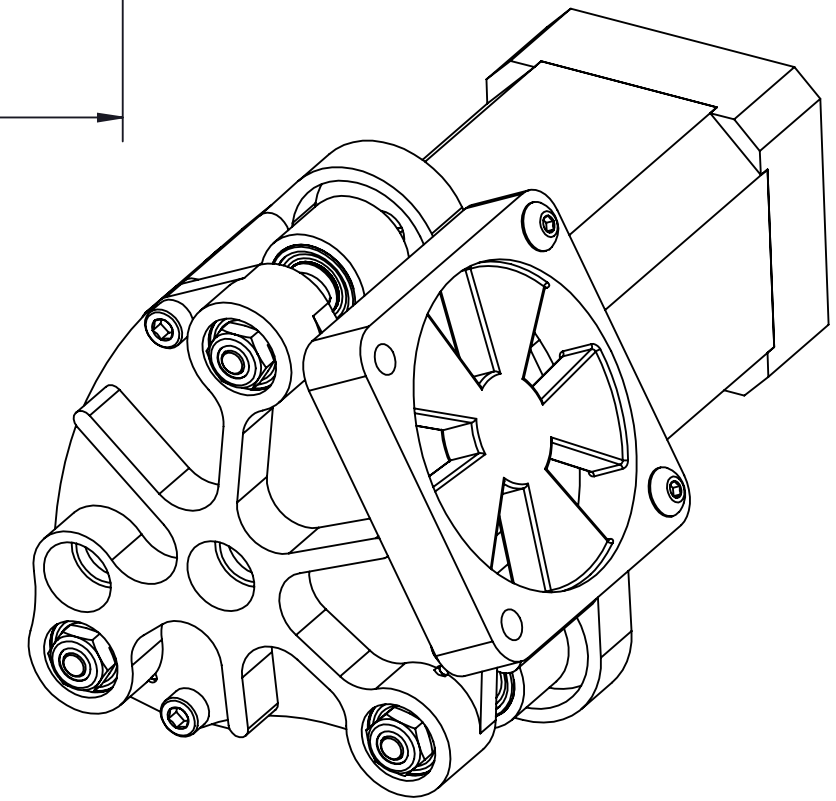

DISCHARGE: SAE 1/8" NPT

INLET: SAE 1/8" NPT

WIRE COLOR	SIGNAL
MOTOR POWER (LARGE WIRES)	
YELLOW	B
GREEN	C
BLUE	A
HALL SENSORS (SMALL WIRES)	
YELLOW	1
GREEN	2
BLUE	3
RED	VCC
BLACK	GND
FAN POWER	
RED	+
BLACK	-

DIMENSIONS ARE IN MM
SHEET 1 OF 1 SCALE: 1:1

SIZE B	PART NO. P07H015A-A03	REV. 4
------------------	--------------------------	------------------