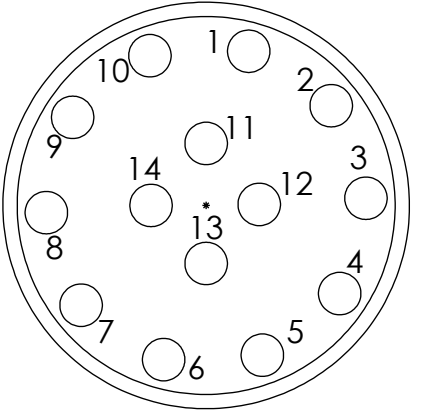

DETAIL B  
SCALE 1 : 1

DETAIL A  
SCALE 1 : 1

WIRE DESIGNATION	WIRE DESIGNATION	WIRE COLOR
S1	B	YELLOW
S2	A	GREEN
S3	C	BLUE
GND	D	BLACK
V+	E	PURPLE

WIRE DESIGNATION	WIRE COLOR
∅A	YELLOW
∅B	GREEN
∅C	BLUE

J2 Connector on KBL Controller

Add ring terminals to J2 connector 2 and 1.

- 1 NOT SUPPLIED BY AIR SQUARED. SHOWN FOR CUSTOMER USE.
- 2 CONTROLLER NOT INCLUDED SEPARATE ACCESSORY
- 3. BARE WIRE CONNECTIONS TYPICAL

CONFIDENTIAL. THIS DOCUMENT AND THE DATA DISCLOSED HEREIN OR HERewith IS NOT TO BE REPRODUCED, USED, OR DISCLOSED IN WHOLE OR IN PART TO ANYONE WITHOUT THE PERMISSION OF AIR SQUARED, INC.			
	DESCRIPTION: <b>P22H060A-A02 WIRING DIAGRAM</b>		
DIMENSIONS ARE IN MM SHEET 1 OF 1	SIZE <b>B</b>	PART NO. <b>P22H060A-A02</b>	REV. <b>1</b>