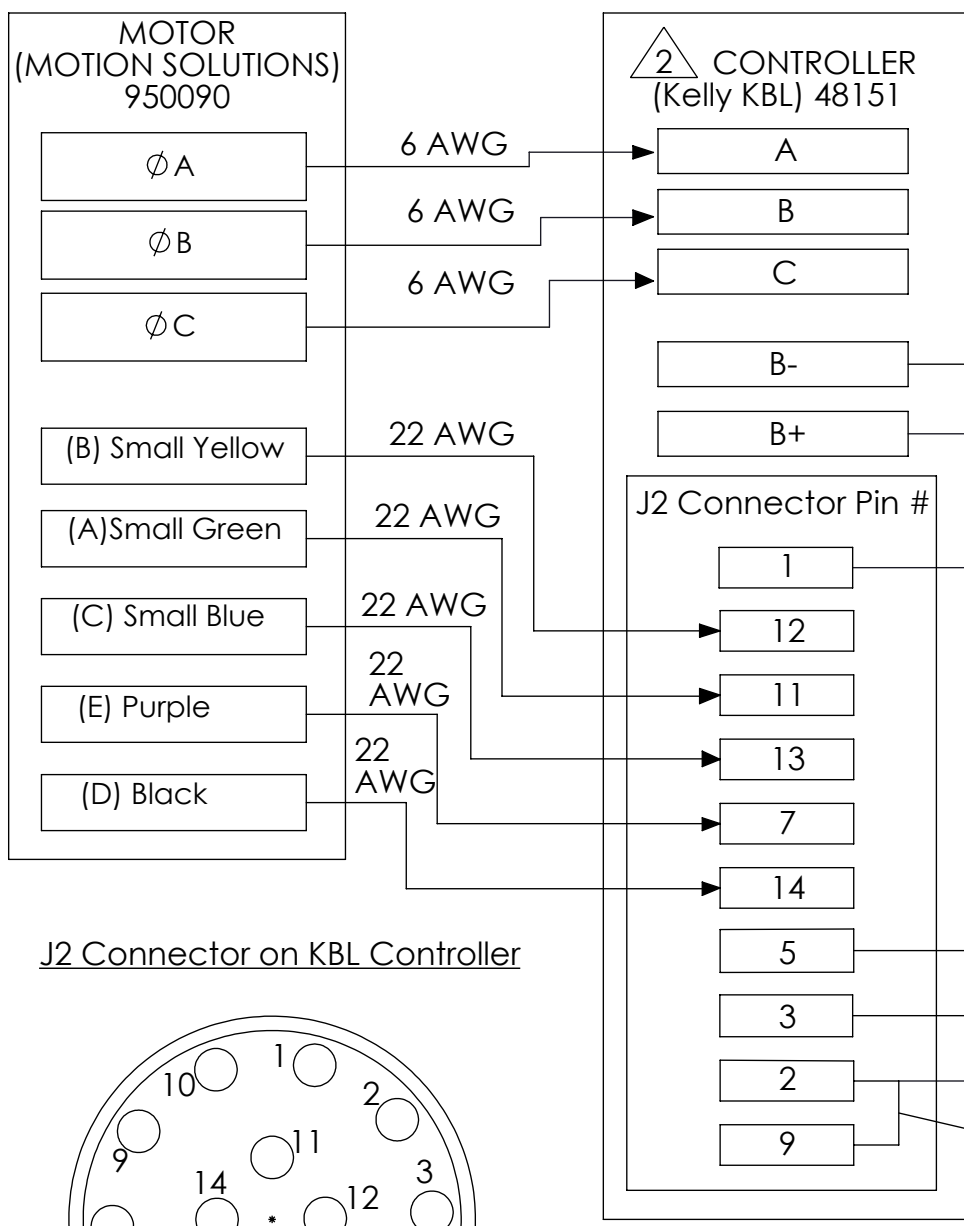

DETAIL B  
SCALE 1 : 1

DETAIL A  
SCALE 1 : 1

WIRE DESIGNATION	WIRE DESIGNATION	WIRE COLOR
S1	B	YELLOW
S2	A	GREEN
S3	C	BLUE
GND	D	BLACK
V+	E	PURPLE

WIRE DESIGNATION	WIRE COLOR
∅A	YELLOW
∅B	GREEN
∅C	BLUE

J2 Connector on KBL Controller

Add ring terminals to J2 connector 2 and 1.

- 1 NOT SUPPLIED BY AIR SQUARED. SHOWN FOR CUSTOMER USE.
- 2 CONTROLLER NOT INCLUDED SEPARATE ACCESSORY
- 3. BARE WIRE CONNECTIONS TYPICAL

CONFIDENTIAL. THIS DOCUMENT AND THE DATA DISCLOSED HEREIN OR HERewith IS NOT TO BE REPRODUCED, USED, OR DISCLOSED IN WHOLE OR IN PART TO ANYONE WITHOUT THE PERMISSION OF AIR SQUARED, INC.			
	DESCRIPTION: <b>P22H060A-A02 WIRING DIAGRAM</b>		
DIMENSIONS ARE IN MM SHEET 1 OF 1	SIZE <b>B</b>	PART NO. <b>P22H060A-A02</b>	REV. <b>1</b>