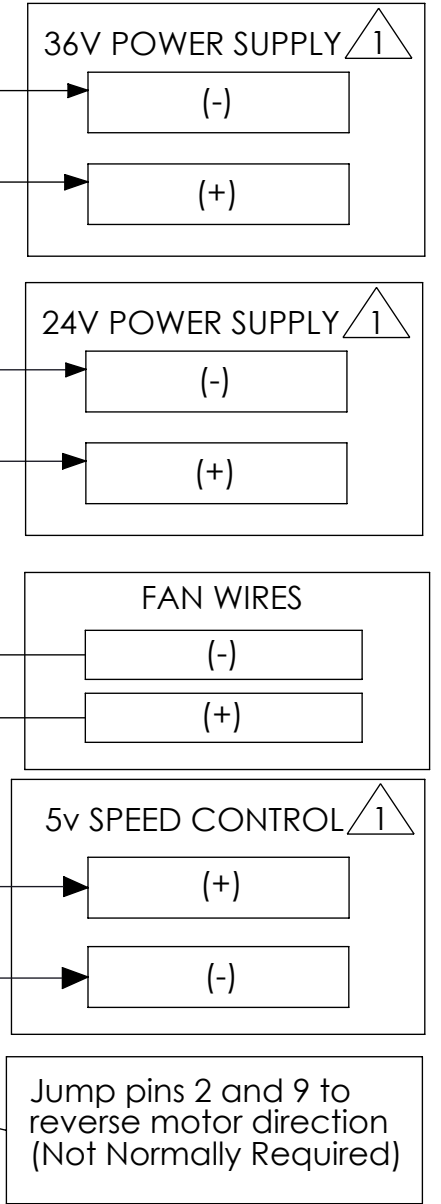

DETAIL B  
SCALE 1 : 1

DETAIL A  
SCALE 1 : 1

WIRE DESIGNATION	WIRE DESIGNATION	WIRE COLOR
S1	B	YELLOW
S2	A	GREEN
S3	C	BLUE
GND	D	BLACK
V+	E	PURPLE

WIRE DESIGNATION	WIRE COLOR
∅A	YELLOW
∅B	GREEN
∅C	BLUE

J2 Connector on KBL Controller

Add ring terminals to J2 connector 2 and 1.

- 1 NOT SUPPLIED BY AIR SQUARED. SHOWN FOR CUSTOMER USE.
- 2 CONTROLLER NOT INCLUDED SEPARATE ACCESSORY
- 3. BARE WIRE CONNECTIONS TYPICAL

CONFIDENTIAL. THIS DOCUMENT AND THE DATA DISCLOSED HEREIN OR HERewith IS NOT TO BE REPRODUCED, USED, OR DISCLOSED IN WHOLE OR IN PART TO ANYONE WITHOUT THE PERMISSION OF AIR SQUARED, INC.			
	DESCRIPTION: <b>P22H060A-A02 WIRING DIAGRAM</b>		
DIMENSIONS ARE IN MM SHEET 1 OF 1	SIZE <b>B</b>	PART NO. <b>P22H060A-A02</b>	REV. <b>1</b>