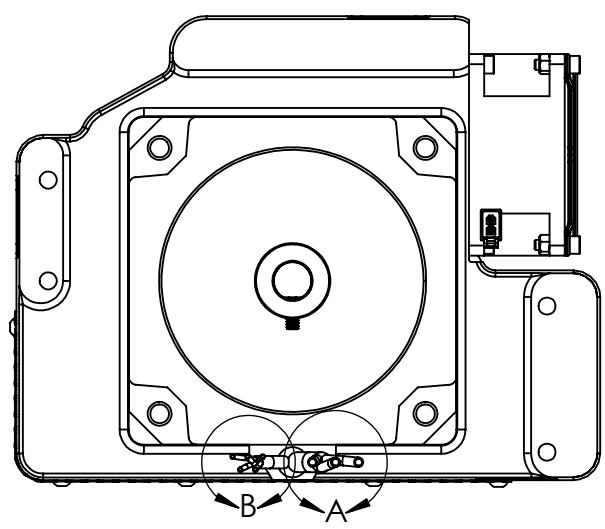

DETAIL B  
SCALE 1 : 1

DETAIL A  
SCALE 1 : 1

WIRE DESIGNATION	WIRE DESIGNATION	WIRE COLOR
S1	B	YELLOW
S2	A	GREEN
S3	C	BLUE
GND	D	BLACK
V+	E	PURPLE

WIRE DESIGNATION	WIRE COLOR
∅A	YELLOW
∅B	GREEN
∅C	BLUE

J2 Connector on KBL Controller

Add ring terminals to J2 connector 2 and 1.

- 1 NOT SUPPLIED BY AIR SQUARED. SHOWN FOR CUSTOMER USE.
- 2 CONTROLLER NOT INCLUDED SEPARATE ACCESSORY
- 3. BARE WIRE CONNECTIONS TYPICAL

CONFIDENTIAL. THIS DOCUMENT AND THE DATA DISCLOSED HEREIN OR HERewith IS NOT TO BE REPRODUCED, USED, OR DISCLOSED IN WHOLE OR IN PART TO ANYONE WITHOUT THE PERMISSION OF AIR SQUARED, INC.			
	DESCRIPTION: <b>P22H060A-A02 WIRING DIAGRAM</b>		
DIMENSIONS ARE IN MM SHEET 1 OF 1	SIZE <b>B</b>	PART NO. <b>P22H060A-A02</b>	REV. <b>1</b>