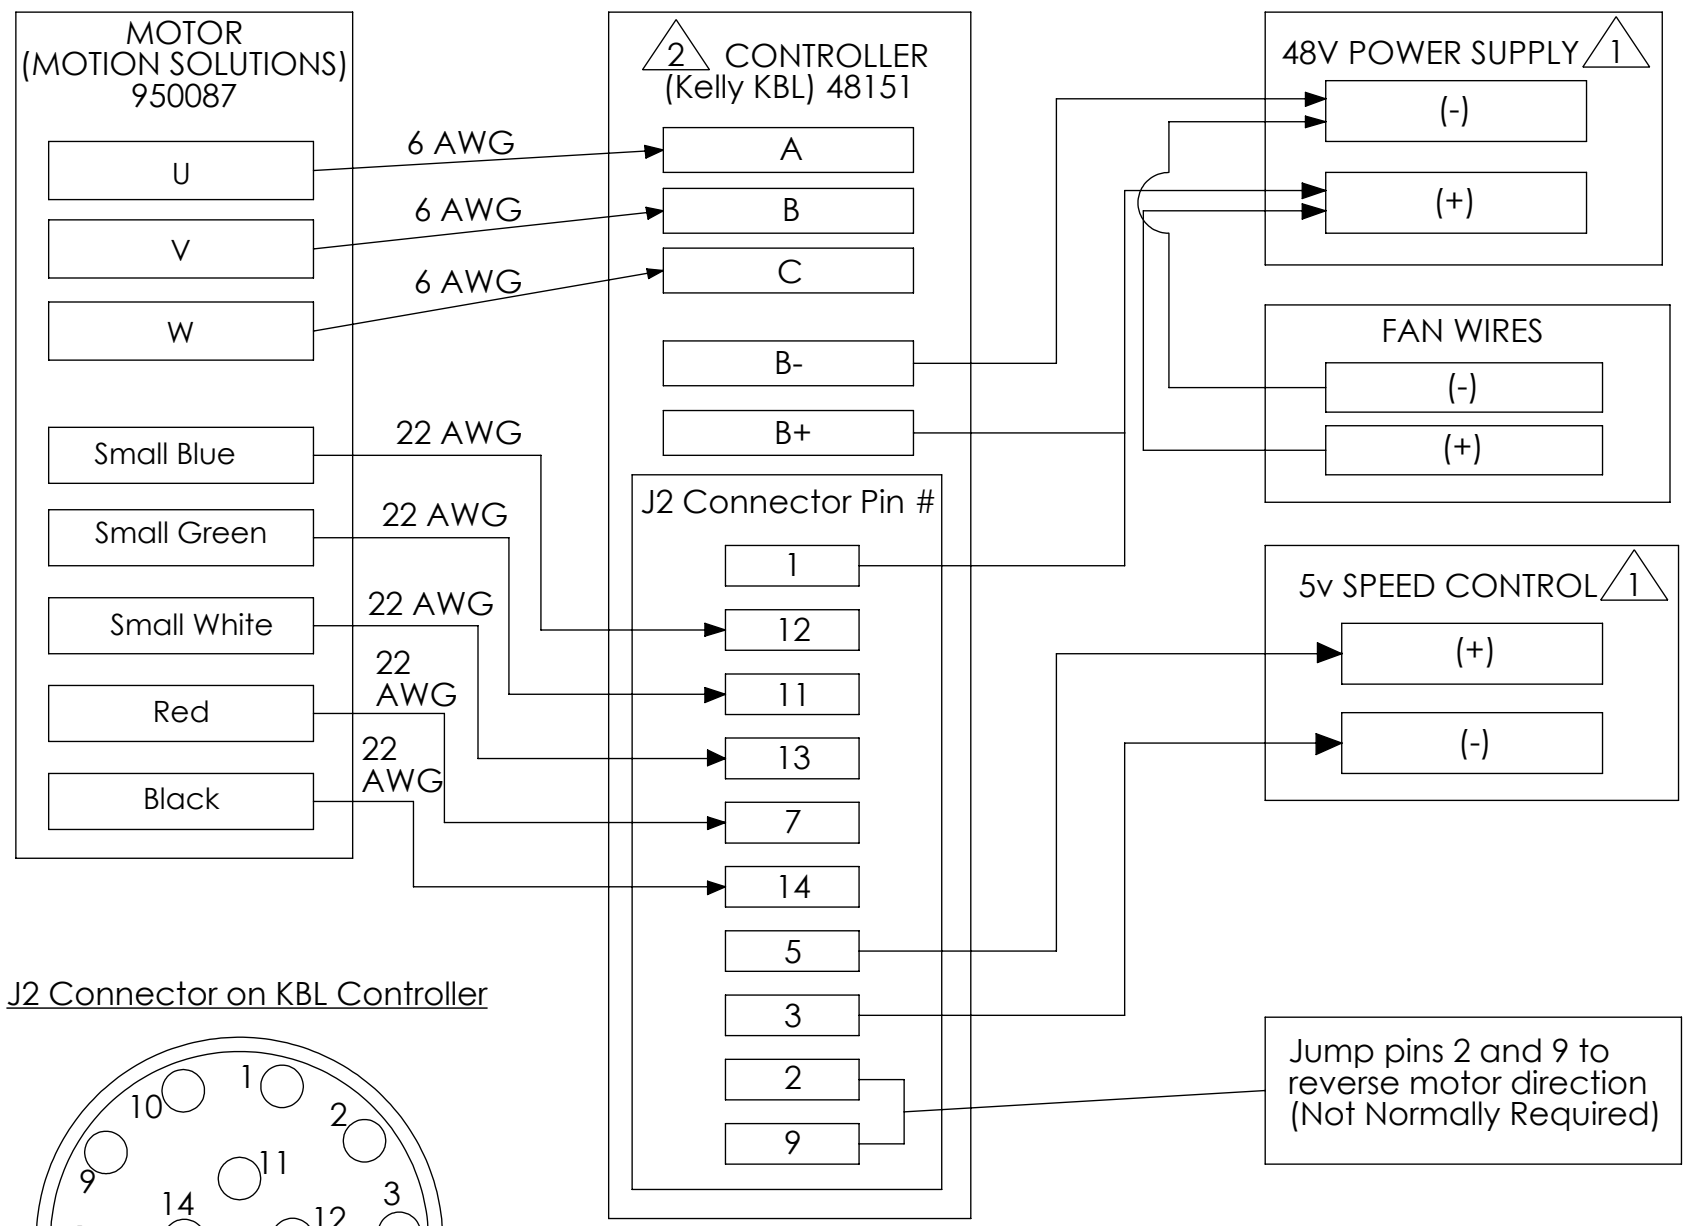

8 7 6 5 4 3 2 1

D

C

B

A

| WIRE DESIGNATION | WIRE COLOR |
|------------------|------------|
| S1               | WHITE      |
| S2               | GREEN      |
| S3               | BLUE       |
| GND              | BLACK      |
| V+ (12 Volts)    | RED        |

J2 Connector on KBL Controller

- 1 NOT SUPPLIED BY AIR SQUARED. SHOWN FOR CUSTOMER USE.
- 2 CONTROLLER NOT INCLUDED SEPARATE ACCESSORY
- 3. BARE WIRE CONNECTIONS TYPICAL

CONFIDENTIAL.  
THIS DOCUMENT AND  
THE DATA DISCLOSED  
HEREIN OR HERewith IS  
NOT TO BE  
REPRODUCED, USED, OR  
DISCLOSED IN WHOLE  
OR IN PART TO ANYONE  
WITHOUT THE  
PERMISSION OF AIR  
SQUARED, INC.

DESCRIPTION:  
**P27H069A-B01 SCROLL  
COMPRESSOR - SALES LAYOUT**

|                      |            |                       |          |
|----------------------|------------|-----------------------|----------|
| DIMENSIONS ARE IN MM | SIZE       | PART NO.              | REV.     |
| SHEET 1 OF 1         | SCALE: 1:2 | <b>B</b> P27H069A-B01 | <b>4</b> |