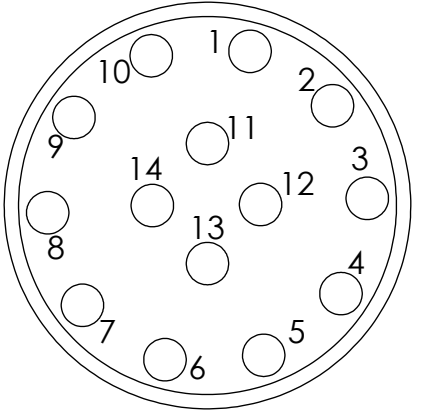

8 7 6 5 4 3 2 1

D

C

B

A

| WIRE DESIGNATION | WIRE COLOR |
|------------------|------------|
| S1               | WHITE      |
| S2               | GREEN      |
| S3               | BLUE       |
| GND              | BLACK      |
| V+ (12 Volts)    | RED        |

J2 Connector on KBL Controller

- 1 NOT SUPPLIED BY AIR SQUARED. SHOWN FOR CUSTOMER USE.
- 2 CONTROLLER NOT INCLUDED SEPARATE ACCESSORY
- 3. BARE WIRE CONNECTIONS TYPICAL

CONFIDENTIAL.  
THIS DOCUMENT AND  
THE DATA DISCLOSED  
HEREIN OR HERewith IS  
NOT TO BE  
REPRODUCED, USED, OR  
DISCLOSED IN WHOLE  
OR IN PART TO ANYONE  
WITHOUT THE  
PERMISSION OF AIR  
SQUARED, INC.

DESCRIPTION:  
**P27H069A-B01 SCROLL  
COMPRESSOR - SALES LAYOUT**

|                      |            |                       |          |
|----------------------|------------|-----------------------|----------|
| DIMENSIONS ARE IN MM | SIZE       | PART NO.              | REV.     |
| SHEET 1 OF 1         | SCALE: 1:2 | <b>B</b> P27H069A-B01 | <b>4</b> |