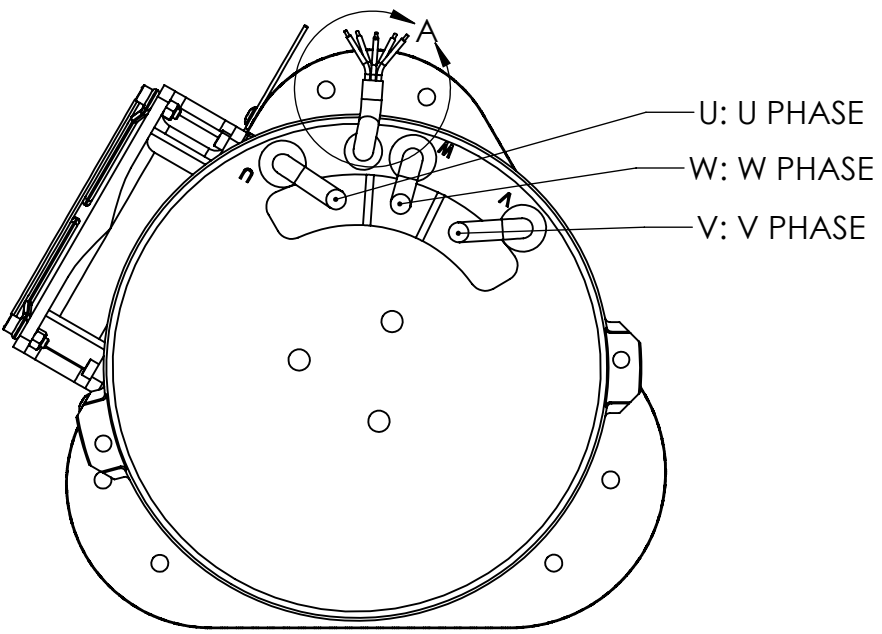

8 7 6 5 4 3 2 1

D

C

B

A

| WIRE DESIGNATION | WIRE COLOR |
|------------------|------------|
| S1               | WHITE      |
| S2               | GREEN      |
| S3               | BLUE       |
| GND              | BLACK      |
| V+ (12 Volts)    | RED        |

J2 Connector on KBL Controller

- 1 NOT SUPPLIED BY AIR SQUARED. SHOWN FOR CUSTOMER USE.
- 2 CONTROLLER NOT INCLUDED SEPARATE ACCESSORY
- 3. BARE WIRE CONNECTIONS TYPICAL

CONFIDENTIAL.  
THIS DOCUMENT AND  
THE DATA DISCLOSED  
HEREIN OR HERewith IS  
NOT TO BE  
REPRODUCED, USED, OR  
DISCLOSED IN WHOLE  
OR IN PART TO ANYONE  
WITHOUT THE  
PERMISSION OF AIR  
SQUARED, INC.

DESCRIPTION:  
**P27H069A-B01 SCROLL  
COMPRESSOR - SALES LAYOUT**

|                      |            |                       |          |
|----------------------|------------|-----------------------|----------|
| DIMENSIONS ARE IN MM | SIZE       | PART NO.              | REV.     |
| SHEET 1 OF 1         | SCALE: 1:2 | <b>B</b> P27H069A-B01 | <b>4</b> |